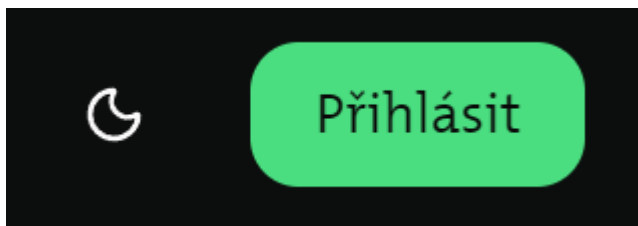

Návod na registraci do aplikace

1. Kliknout na tlačítko “přihlásit” (pravý horní roh)

2. Vyplnit e-mail a kliknout na “registrovat”

A screenshot of a dark-themed login and registration screen. At the top, the title "Přihlášení" is centered in white. Below it, the instruction "Zadejte svůj email a pokračujte" is centered. Underneath is the label "Email" followed by a text input field containing "vas.email@example.com". Below the input field are two buttons: a white "Přihlásit" button on the left and a dark "Registrovat" button on the right. At the bottom center, there is a link "← Zpět na hlavní stránku".