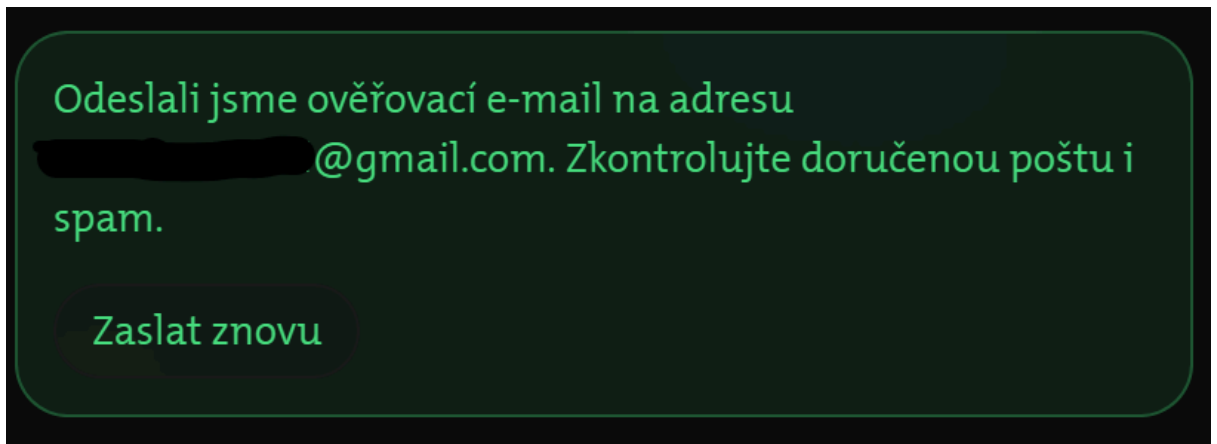

4. Ověřit e-mail, kliknout na “potvrdit e-mail”

5. Hotovo, můžete se nyní přihlašovat na akce