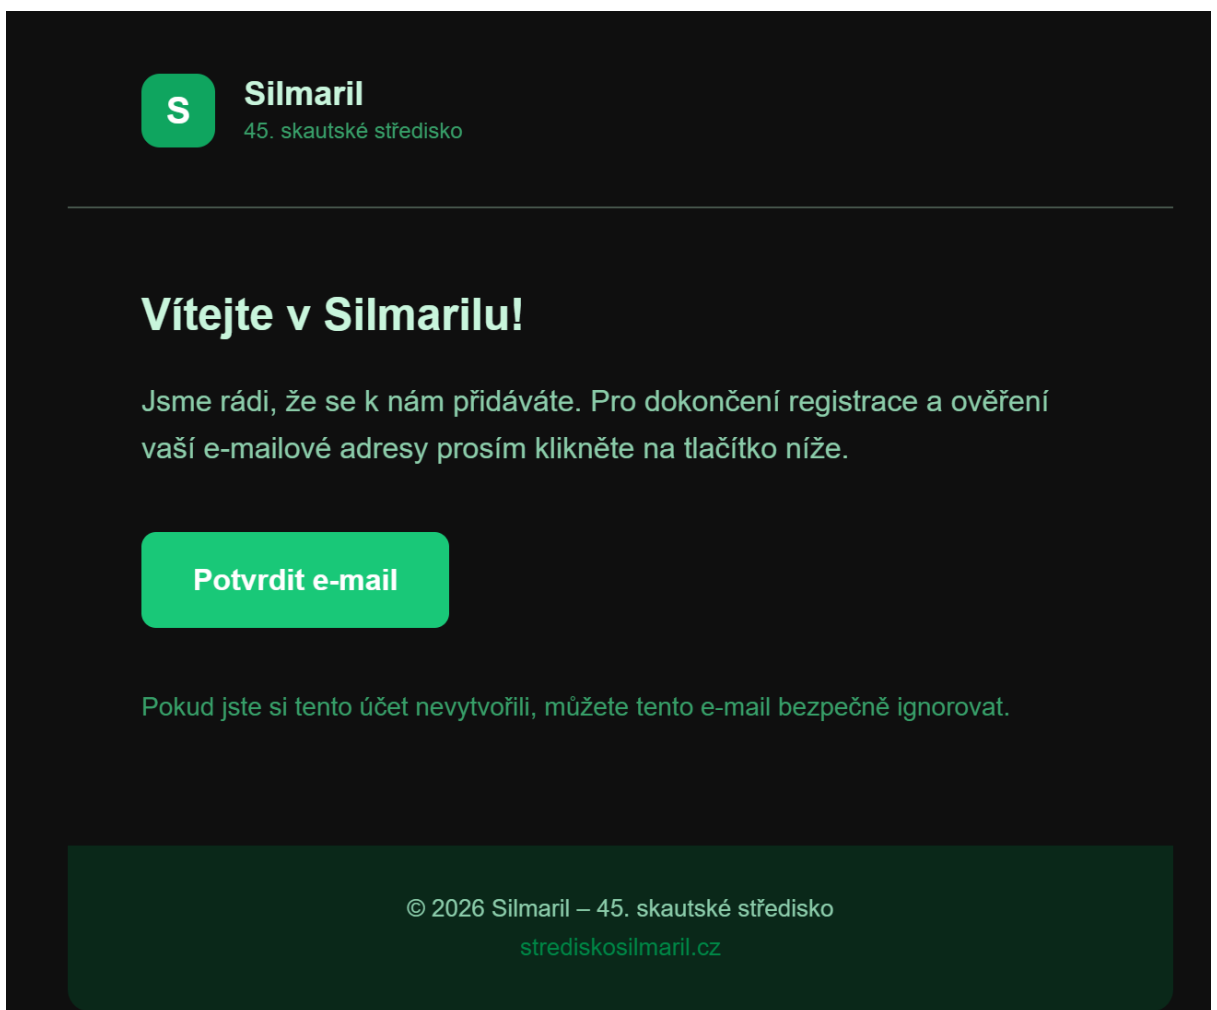

4. Ověřit e-mail, kliknout na “potvrdit e-mail”

5. Hotovo, můžete se nyní přihlašovat na akce